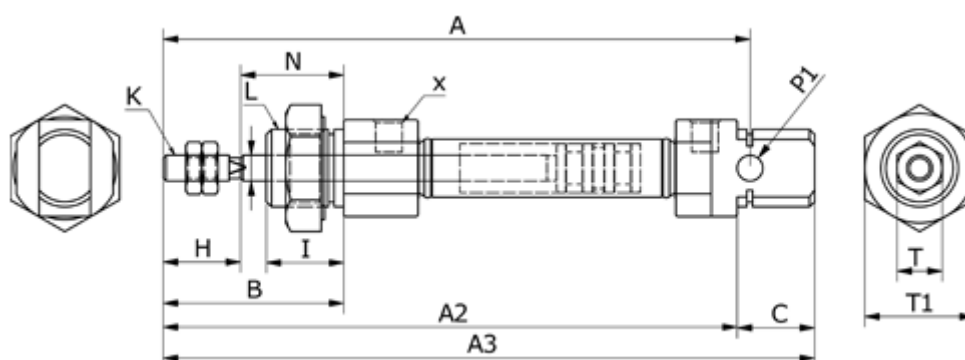

Data Sheet

Article number: 58MI25S0030CAG

Description: Cylinder MI-25x30-S-CA-G, Ø25x30
Double acting type - port 1/8"

Measures

A	= 126	K	= M10x1,25	V = 10
A2	= 65	L	= M22x1,5	X = 1/8"
A3	= 137	N	= 28	
B	= 50	O	= 11	
Bore diameter	= 25	P1	= 8	
C	= 22	Stroke	= 30	
HS	= 22	T	= 17	
I	= 22	T1	= 29	